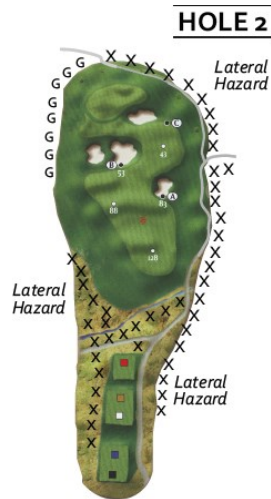

HAZARD DEFINITIONS

FRONT NINE | HOLES 1 - 9 | BLACK GOLD GOLF CLUB

TABLE
Lateral Hazard XXXXX
Out of Bounds OOOOO

YORBA LINDA CITY CHAMPIONSHIP

HAZARD DEFINITIONS

BACK NINE | HOLES 10 - 18 | BLACK GOLD GOLF CLUB

TABLE
Lateral Hazard XXXXX
Out of Bounds OOOOO

HOLE 10

HOLE 11

HOLE 12

HOLE 13

HOLE 14

HOLE 15

HOLE 16

HOLE 17

HOLE 18