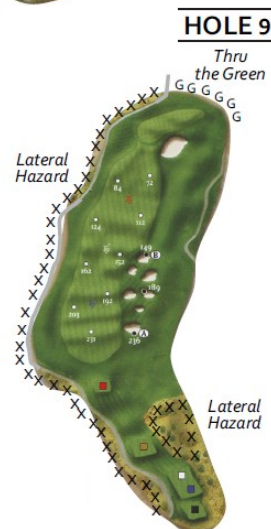

HAZARD DEFINITIONS

FRONT NINE | HOLES 1 - 9 | BLACK GOLD GOLF CLUB

TABLE
Lateral Hazard XXXXX
Out of Bounds OOOOO

YORBA LINDA CITY CHAMPIONSHIP

HAZARD DEFINITIONS

BACK NINE | HOLES 10 - 18 | BLACK GOLD GOLF CLUB

TABLE
Lateral Hazard XXXXX
Out of Bounds OOOOO

HOLE 10

HOLE 11

HOLE 12

HOLE 13

HOLE 14

HOLE 15

HOLE 16

HOLE 17

HOLE 18