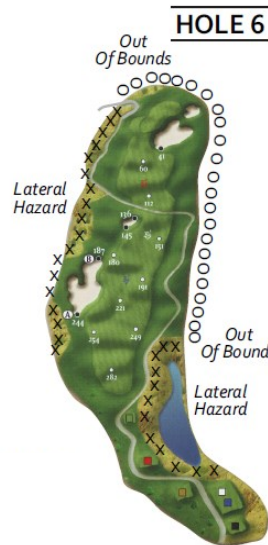

HAZARD DEFINITIONS

FRONT NINE | HOLES 1 - 9 | BLACK GOLD GOLF CLUB

TABLE
Lateral Hazard XXXXX
Out of Bounds OOOOO

YORBA LINDA CITY CHAMPIONSHIP

HAZARD DEFINITIONS

BACK NINE | HOLES 10 - 18 | BLACK GOLD GOLF CLUB

TABLE
Lateral Hazard XXXXX
Out of Bounds OOOOO

HOLE 10

HOLE 11

HOLE 12

HOLE 13

HOLE 14

HOLE 15

HOLE 16

HOLE 17

HOLE 18