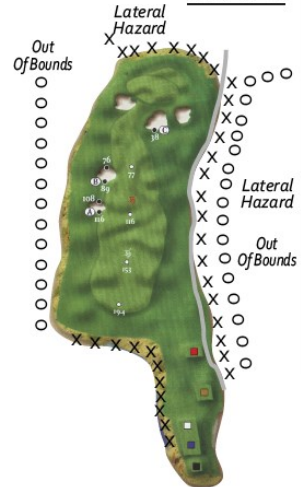

HAZARD DEFINITIONS

FRONT NINE | HOLES 1 - 9 | BLACK GOLD GOLF CLUB

TABLE
Lateral Hazard XXXXX
Out of Bounds OOOOO

YORBA LINDA CITY CHAMPIONSHIP

HAZARD DEFINITIONS

BACK NINE | HOLES 10 - 18 | BLACK GOLD GOLF CLUB

TABLE
Lateral Hazard XXXXX
Out of Bounds OOOOO

HOLE 10

HOLE 11

HOLE 12

HOLE 13

HOLE 14

HOLE 15

HOLE 16

HOLE 17

HOLE 18