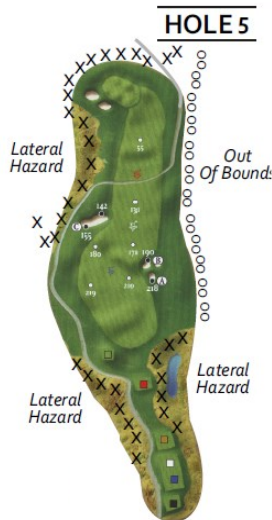

HAZARD DEFINITIONS

FRONT NINE | HOLES 1 - 9 | BLACK GOLD GOLF CLUB

TABLE
Lateral Hazard XXXXX
Out of Bounds OOOOO

YORBA LINDA CITY CHAMPIONSHIP

HAZARD DEFINITIONS

BACK NINE | HOLES 10 - 18 | BLACK GOLD GOLF CLUB

TABLE
Lateral Hazard XXXXX
Out of Bounds OOOOO

HOLE 10

HOLE 11

HOLE 12

HOLE 13

HOLE 14

HOLE 15

HOLE 16

HOLE 17

HOLE 18